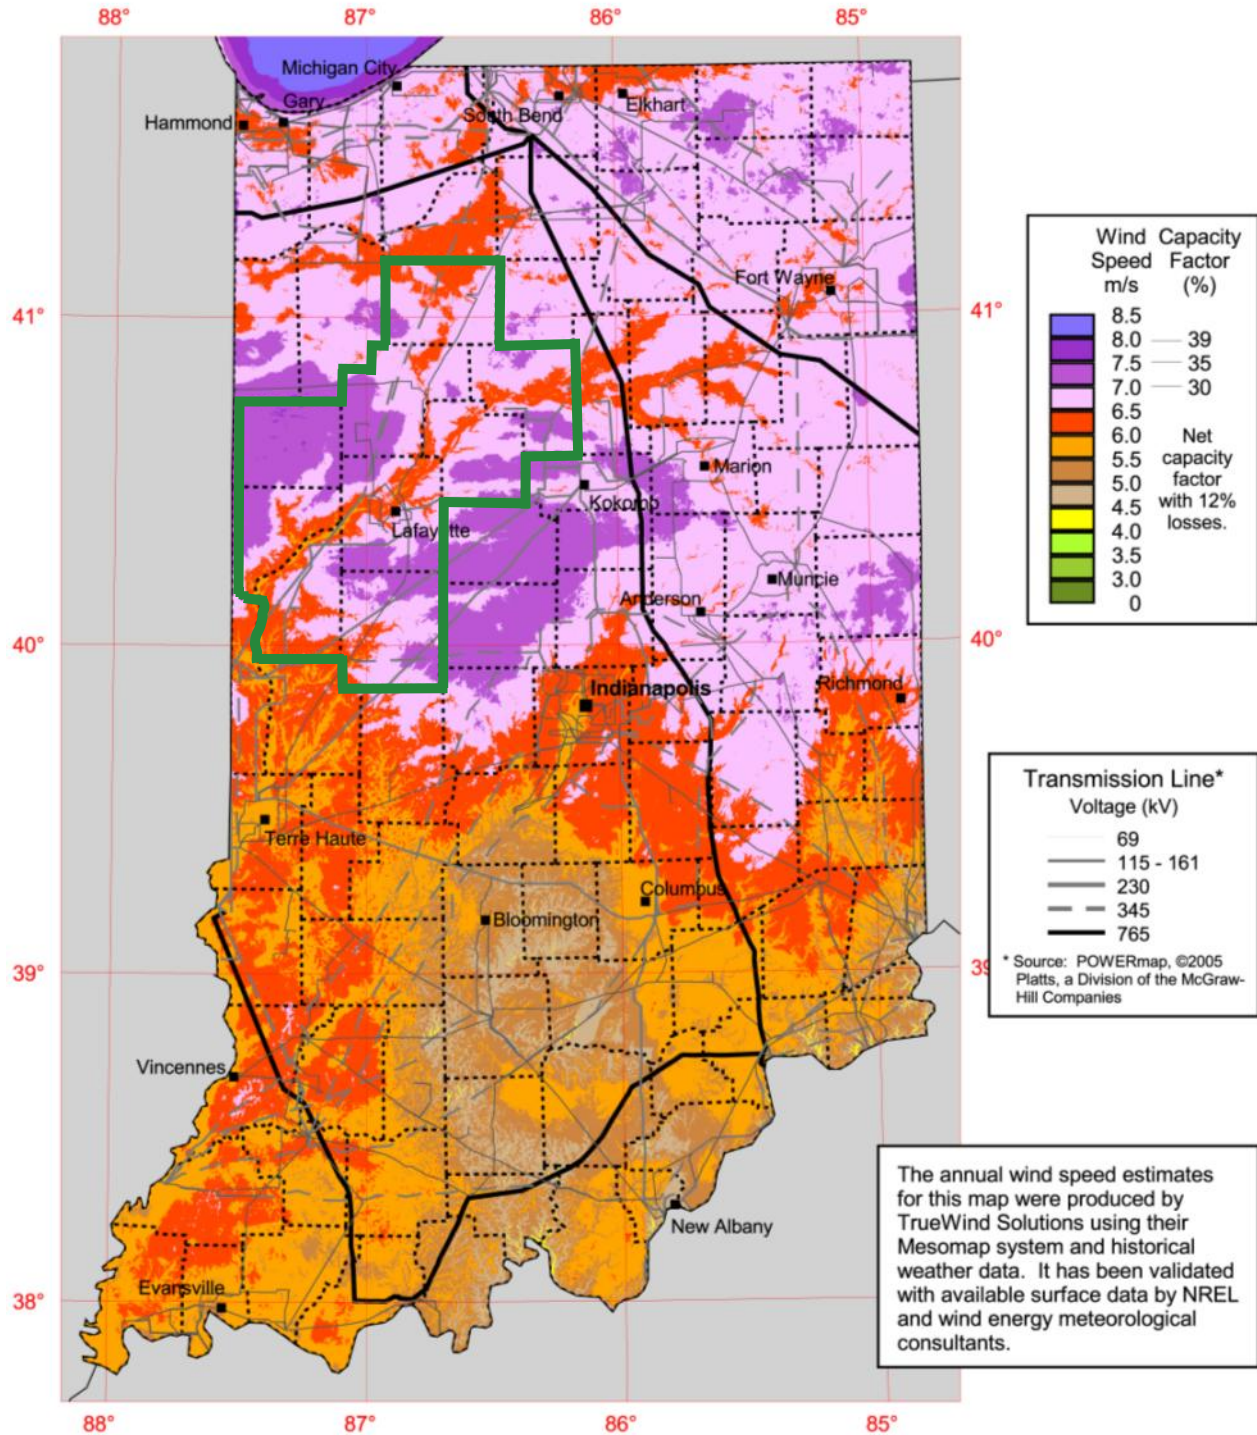

## Indiana - 50 m Wind Speed

## Indiana - 70 m Wind Speed

## Indiana - 100 m Wind Speed