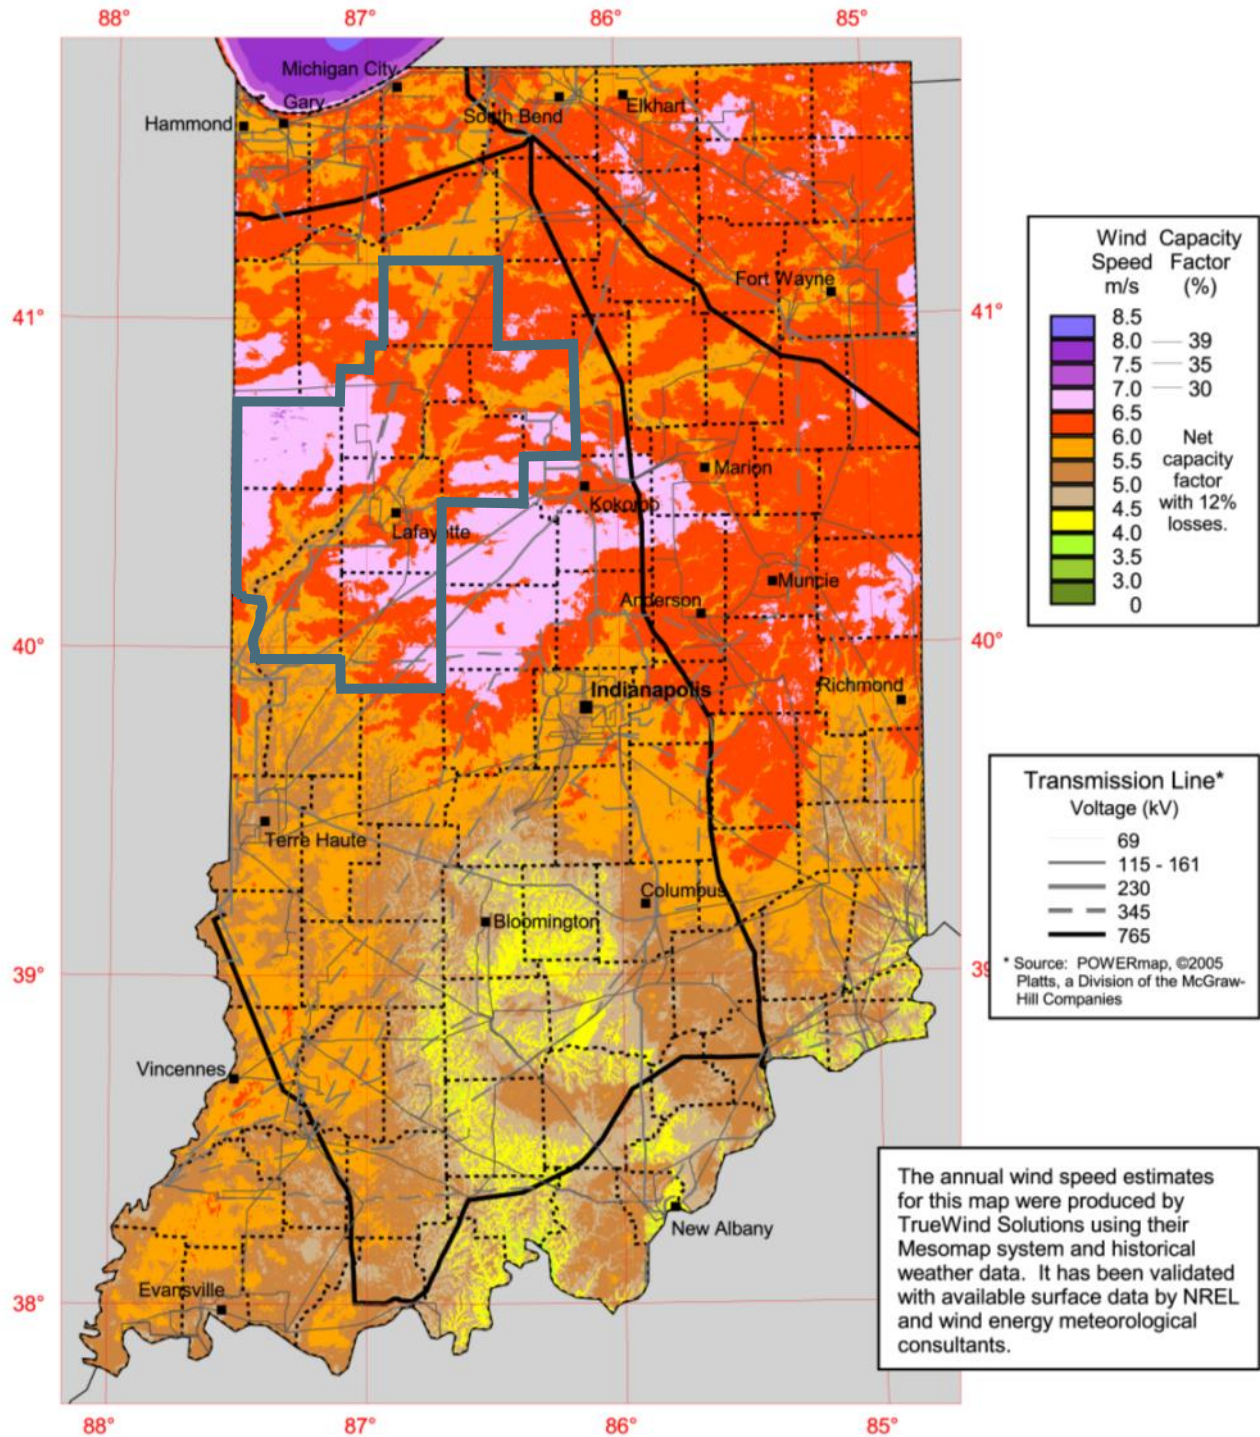

## Indiana - 50 m Wind Speed

## Indiana - 70 m Wind Speed

## Indiana - 100 m Wind Speed