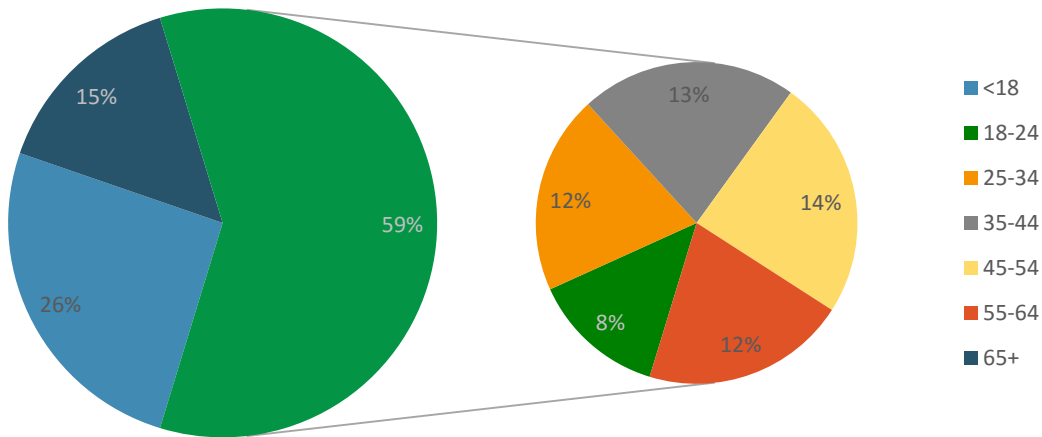

County Population

38,875

Labor Force

10,225

Population by Age

Cost of Living

47	87	99	79
Housing	Utilities	Transportation	Overall

Based on a U.S. average of 100

Population by Occupation

Highest Level of Education