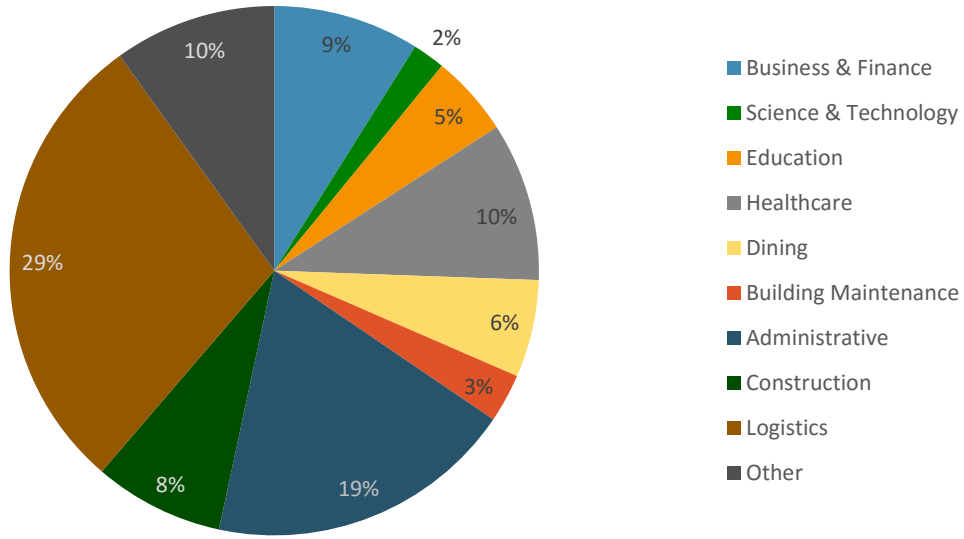

County Population

38,875

Labor Force

10,225

Population by Age

Cost of Living

47	87	99	79
Housing	Utilities	Transportation	Overall

Based on a U.S. average of 100

Population by Occupation

Highest Level of Education