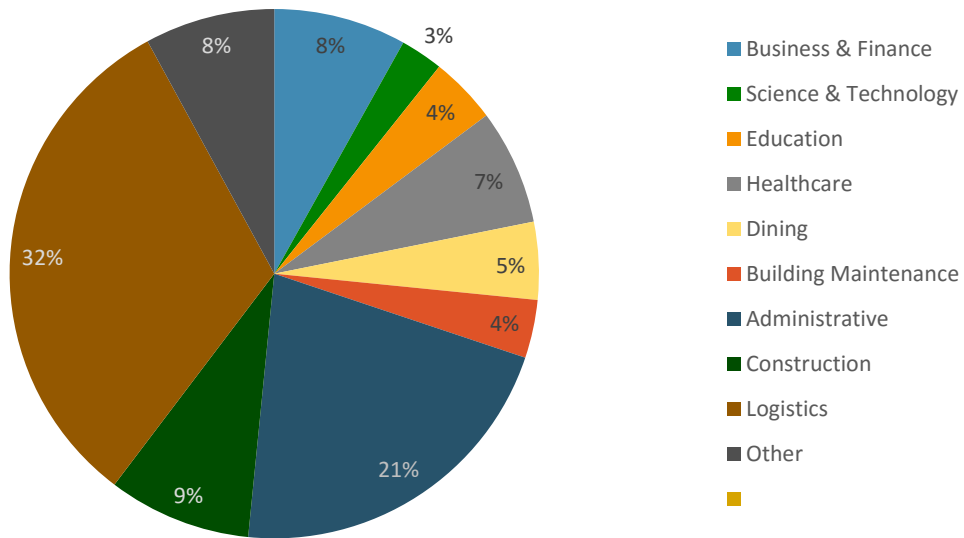

County Population

33,179

Labor Force

16,855

Population by Age

Cost of Living

Based on a U.S. average of 100

Population by Occupation

Highest Level of Education