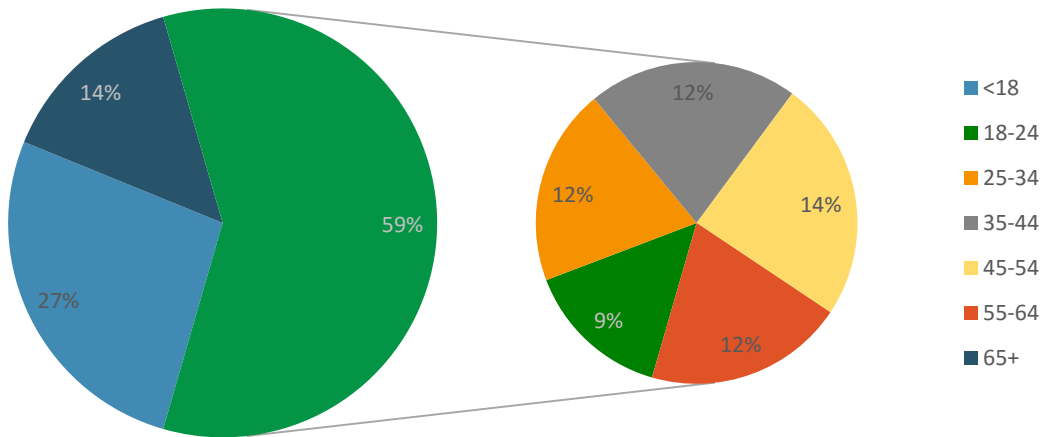

County Population

33,179

Labor Force

16,855

Population by Age

Cost of Living

Based on a U.S. average of 100

Population by Occupation

Highest Level of Education